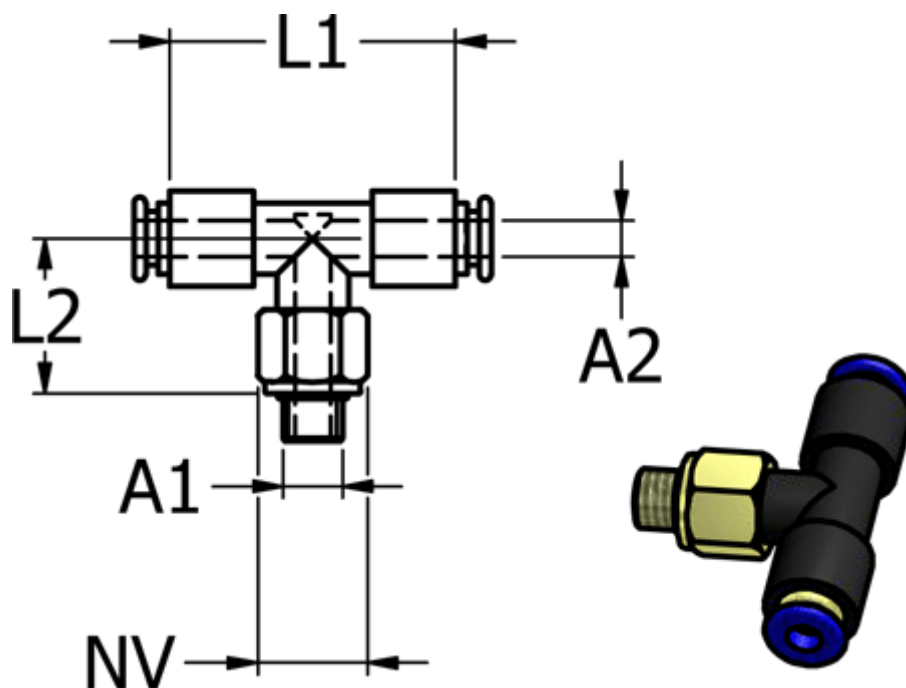

Article number: 586PBG184

Description: Mini Push-in PBG184, Tee, swivel, Ø4/G 1/8"/Ø4

Measures

Ext. hose diameter A2	= 4 mm
L1	= 28
L2	= 16.5
NV	= 14
Thread A1	=